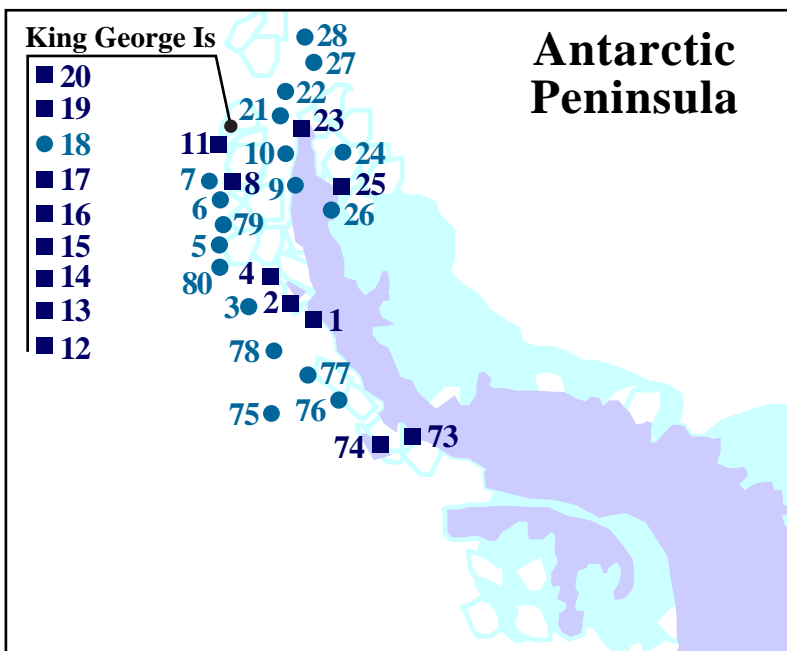

COMNAP

Council of Managers of National Antarctic Programs

www.comnap.aq
Copyright © 1998-2005
COMNAP Secretariat

Stations by number

1	Vernadsky	Ukraine
2	Palmer	United States
3	Brown	Argentina
4	Escudero	Chile
5	Decepción	Argentina
6	Cámara	Argentina
7	Risopatron	Chile
8	Prat	Chile
9	Juan Carlos I	Spain
10	Ripamonti	Chile
11	O'Higgins	Chile
12	Great Wall	China
13	Bellingshausen	Russia
14	Frei	Chile
15	Artigas	Uruguay
16	King Sejong	Republic of Korea
17	Jubany	Argentina
18	Dallmann	Germany
19	Arctowski	Poland
20	Ferraz	Brazil
21	Ochridiski	Bulgaria
22	Macchu Picchu	Peru
23	Esperanza	Argentina
24	GGV	Chile
25	Marambio	Argentina
26	Primavera	Argentina
27	Signy	United Kingdom
28	Petrel	Argentina
29	Orcadas	Argentina
30	Bird Is	United Kingdom
31	Alfred-Faure	France
32	Sobral	Argentina
33	Belgrano II	Argentina
34	Halley	United Kingdom
35	Aboa	Finland
36	SANAE IV	South Africa
37	Neumayer	Germany
38	E-Base	South Africa
39	Troll	Norway
40	Tor	Norway
41	Maitri	India

42	Gough Is	South Africa
43	Marion Is	South Africa
44	Novo	Russia
45	Wasa	Sweden
46	Asuka	Japan
47	Dome Fuji	Japan
48	Miznho	Japan
49	Syowa	Japan
50	Molo	Russia
51	PAF	France
52	Heard Is	Australia
53	Mawson	Australia
54	Soyuz	Russia
55	Druzhnaya 4	Russia
56	Progress	Russia
57	Zhongshan	China
58	Law Base	Australia
59	Davis	Australia
60	South Pole	United States
61	Mirny	Russia
62	Vostok	Russia
63	Concordia	France
64	Concordia	Italy
65	Casey	Australia
66	Law Dome	Australia
67	DDU	France
68	Macquarie Is	Australia
69	Mario Zucchelli	Italy
70	McMurdo	United States
71	Scott	New Zealand
72	Martin-de-Viviès	France
73	San Martin	Argentina
74	Rothera	United Kingdom
75	Carvajal	Chile
76	Matienzo	Argentina
77	Melchior	Argentina
78	Yelcho	Chile
79	Vicente	Ecuador
80	Gabriel de Castilla	Spain
81	Kohnen	Germany
82	King Edward Point	United Kingdom